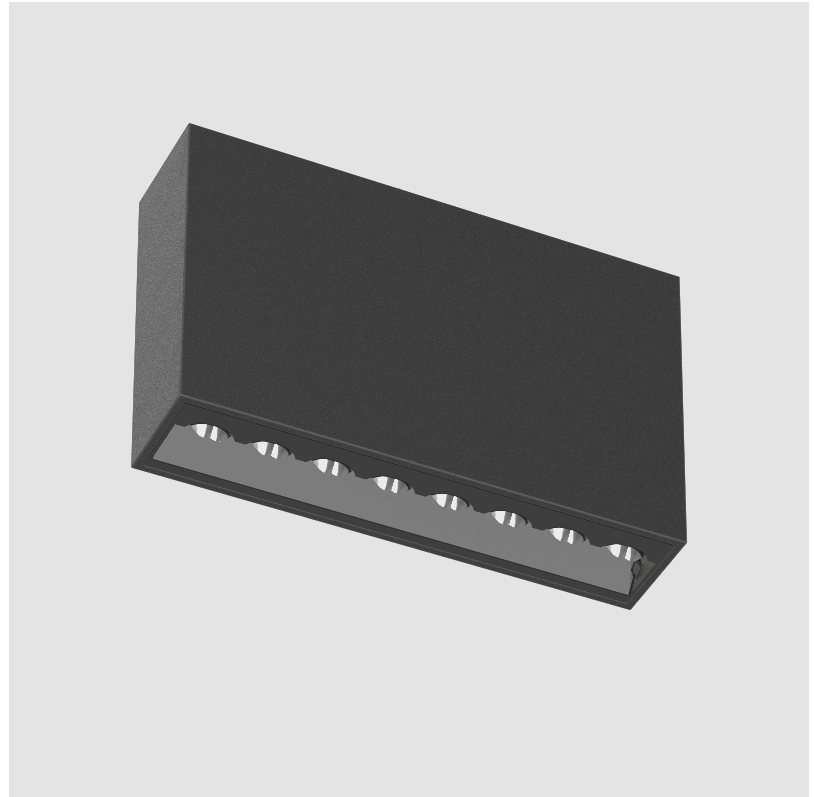

PROJECT	
TYPE	
SPECIFIER	
QUANTITY	
DATE	

MAGIQ HOLLOW WALLWASH SURFACE

A3D187-

base number Color Finish Finishes
 Temperature Options (Diamond)

- To build a product code in our configurator select the specify button on the base model # product page
- To build a manual product code on this datasheet choose from the options listed below in blue font and add the suffix to the base model #

GENERAL

Series: Magiq Hollow Wallwash
 Subseries: Magiq Hollow Wallwash
 Brand: Prolicht
 Division: Architectural
 Mounting Type: Surface
 Mounting Location: Ceiling
 Subcategory: Wallwash

PHYSICAL

Shape: Rectangle
 Length (mm): 174
 Length (in): 6 ⁷/₈
 Width (mm): 42
 Width (in): 1 ⁵/₈
 Height (mm): 109
 Height (in): 4 ⁵/₁₆
 Light Distribution: Direct
 Fixture Finish: SSR / BKV / CWI / CRY / HAB / UFT / ITA / RUA / FTG / MYG / LOD / PUS / FRO / FUP / KIA / POP / BLS / SPG / MEY / GOH / GUM / CHC / COM / ABZ / JAG / OBR / MOS / ROR
 Holder Finish: WHI / BLK
 Fixture Material: Aluminum Die Cast

OPTICAL

Adjustability: Fixed

RATINGS AND CERTIFICATIONS

Certified By: Certified for North American Standards
 IP rating: IP20

MAGIQ HOLLOW WALLWASH SURFACE

A3D187-

PROJECT _____

TYPE _____

GENERAL

Series: Magiq Hollow Wallwash
 Subseries: Magiq Hollow Wallwash
 Brand: Prolicht
 Division: Architectural
 Mounting Type: Surface
 Mounting Location: Ceiling
 Subcategory: Wallwash

PHYSICAL

Shape: Rectangle
 Length (mm): 174
 Length (in): 6 ⁷/₈
 Width (mm): 42
 Width (in): 1 ⁵/₈
 Height (mm): 109
 Height (in): 4 ⁵/₁₆
 Light Distribution: Direct
 Fixture Finish: SSR / BKV / CWI / CRY / HAB / UFT / ITA / RUA / FTG / MYG / LOD / PUS / FRO / FUP / KIA / POP / BLS / SPG / MEY / GOH / GUM / CHC / COM / ABZ / JAG / OBR / MOS / ROR
 Holder Finish: WHI / BLK
 Accent Finish: SSR / BKV / CWI / CRY / HAB / LAG / UFT / ITA / RUA / RUR / MIC / FTG / MYG / TWT / LOD / PUS / FRO / FUP / KIA / POP / BLS / SPG / MEY / GOH / GUM / CHC / COM / ABZ / JAG
 Fixture Material: Aluminum Die Cast